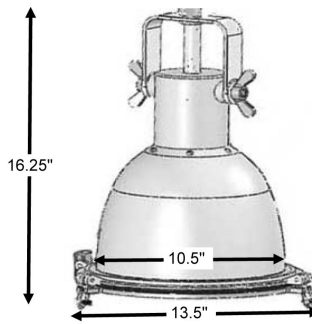

100 - GALLEY COLLECTION

100.21.01-CP (AQ Finish)

100.21.02-CP (AQ Finish)

100.21.03-CP (SN Finish)

Box Dim	24"x23.25"x27.5"	LBS	49
---------	------------------	-----	----

Box Dim	17.75"x17.25"x23"	LBS	27
---------	-------------------	-----	----

Box Dim	15"x15"x18"	LBS	24
---------	-------------	-----	----

Item Galley Pendant

Glass Frosted

Canopy Included

Chain 4 ft with shackles

Stem 1" Diameter with connectors. Included one 6" and two 12" stems.