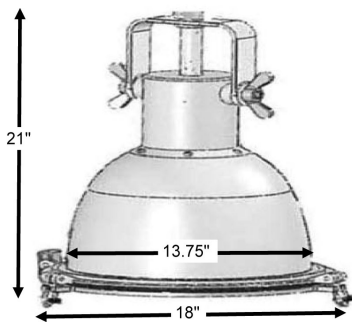

100 - GALLEY COLLECTION

100.21.01-CP (AQ Finish)

100.21.02-CP (AQ Finish)

100.21.03-CP (SN Finish)

Box Dim	24"x23.25"x27.5"	LBS	49
---------	------------------	-----	----

Box Dim	17.75"x17.25"x23"	LBS	27
---------	-------------------	-----	----

Box Dim	15"x15"x18"	LBS	24
---------	-------------	-----	----

Item Galley Pendant

Glass Frosted

Canopy Included

Chain 4 ft with shackles

Stem 1" Diameter with connectors. Included one 6" and two 12" stems.