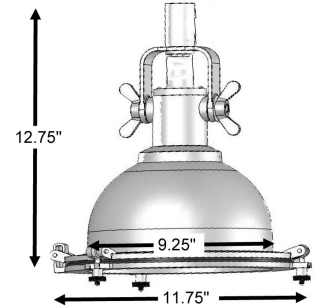

100 - GALLEY COLLECTION

100.21.01-CP (AQ Finish)

100.21.02-CP (AQ Finish)

100.21.03-CP (SN Finish)

Box Dim	24"x23.25"x27.5"	LBS	49
---------	------------------	-----	----

Box Dim	17.75"x17.25"x23"	LBS	27
---------	-------------------	-----	----

Box Dim	15"x15"x18"	LBS	24
---------	-------------	-----	----

Item Galley Pendant

Glass Frosted

Canopy Included

Chain 4 ft with shackles

Stem 1" Diameter with connectors. Included one 6" and two 12" stems.