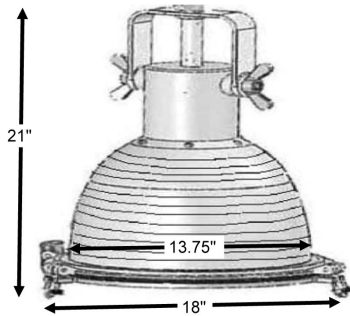

100 - GALLEY COLLECTION

100.21.01-RCP (PN Finish)

100.21.02-RCP (BK Finish)

100.21.03-RCP (SN Finish)

Box Dim	24"x23.25"x27.5"	LBS	49
---------	------------------	-----	----

Box Dim	17.75"x17.25"x23"	LBS	27
---------	-------------------	-----	----

Box Dim	15"x15"x18"	LBS	24
---------	-------------	-----	----

Item Galley Pendant

Glass Frosted

Canopy Included

Chain 4 ft with shackles

Stem 1" Diameter with connectors. Included one 6" and two 12" stems.