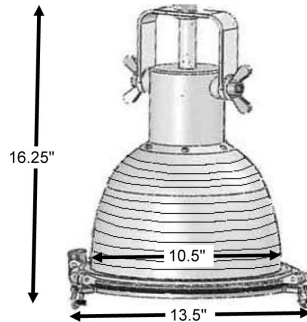

100 - GALLEY COLLECTION

100.21.01-RCP (PN Finish)

100.21.02-RCP (BK Finish)

100.21.03-RCP (SN Finish)

Box Dim	24"x23.25"x27.5"	LBS	49
---------	------------------	-----	----

Box Dim	17.75"x17.25"x23"	LBS	27
---------	-------------------	-----	----

Box Dim	15"x15"x18"	LBS	24
---------	-------------	-----	----

Item Galley Pendant

Glass Frosted

Canopy Included

Chain 4 ft with shackles

Stem 1" Diameter with connectors. Included one 6" and two 12" stems.