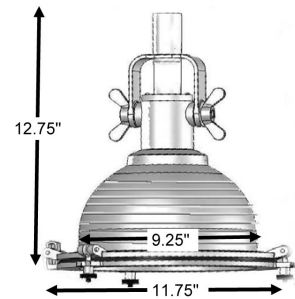

100 - GALLEY COLLECTION

100.21.01-RCP (PN Finish)

100.21.02-RCP (BK Finish)

100.21.03-RCP (SN Finish)

Box Dim	24"x23.25"x27.5"	LBS	49
---------	------------------	-----	----

Box Dim	17.75"x17.25"x23"	LBS	27
---------	-------------------	-----	----

Box Dim	15"x15"x18"	LBS	24
---------	-------------	-----	----

Item Galley Pendant

Glass Frosted

Canopy Included

Chain 4 ft with shackles

Stem 1" Diameter with connectors. Included one 6" and two 12" stems.