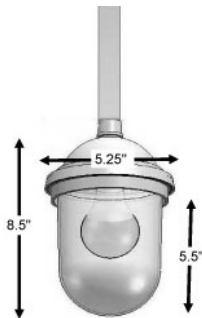

500 - SEASIDE COLLECTION

500.12.02-CPG (PB Finish)

500.12.02-CPC (PB Finish)

500.12.02-CPW (PB Finish)

Box Dim	11.25"x10.5"x24.75"	LBS	13
---------	---------------------	-----	----

Box Dim	11.25"x10.5"x30"	LBS	16
---------	------------------	-----	----

Box Dim	11.25"x10.5"x30"	LBS	15
---------	------------------	-----	----

Item Seaside Pendant

Glass Frosted

Canopy Included

Chain For indoor use only. **

Stem 1" Diameter with connectors. Includes one 6" and two 12" stems.