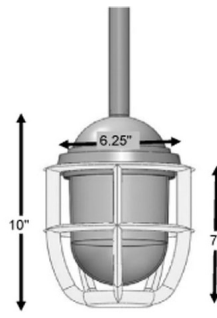

500 - SEASIDE COLLECTION

500.12.02-CPG (PB Finish)

500.12.02-CPC (PB Finish)

500.12.02-CPW (PB Finish)

Box Dim	11.25"x10.5"x24.75"	LBS	13
---------	---------------------	-----	----

Box Dim	11.25"x10.5"x30"	LBS	16
---------	------------------	-----	----

Box Dim	11.25"x10.5"x30"	LBS	15
---------	------------------	-----	----

Item Seaside Pendant

Glass Frosted

Canopy Included

Chain For indoor use only. **

Stem 1" Diameter with connectors. Includes one 6" and two 12" stems.