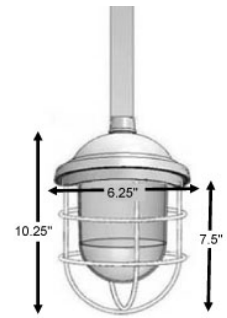

500 - SEASIDE COLLECTION

500.12.02-CPG (PB Finish)

500.12.02-CPC (PB Finish)

500.12.02-CPW (PB Finish)

Box Dim	11.25"x10.5"x24.75"	LBS	13
---------	---------------------	-----	----

Box Dim	11.25"x10.5"x30"	LBS	16
---------	------------------	-----	----

Box Dim	11.25"x10.5"x30"	LBS	15
---------	------------------	-----	----

Item Seaside Pendant

Glass Frosted

Canopy Included

Chain For indoor use only. **

Stem 1" Diameter with connectors. Includes one 6" and two 12" stems.