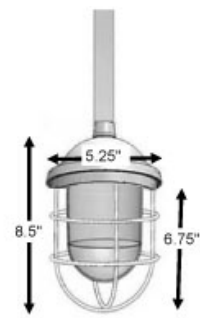

500 - SEASIDE COLLECTION

500.12.03-CPG (PB Finish)

500.12.03-CPC (PB Finish)

500.12.03-CPW (PB Finish)

Box Dim	11"x10.75"x24.5"	LBS	12
---------	------------------	-----	----

Box Dim	11"x11.75"x24.5"	LBS	13
---------	------------------	-----	----

Box Dim	11"x11.75"x24.5"	LBS	13
---------	------------------	-----	----

Item Seaside Pendant

Glass Frosted

Canopy Included

Chain For indoor use only. **

Stem 1" Diameter with connectors. Includes one 6" and two 12" stems.