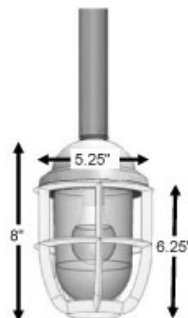

500 - SEASIDE COLLECTION

500.12.03-CPG (PB Finish)

500.12.03-CPC (PB Finish)

500.12.03-CPW (PB Finish)

Box Dim	11"x10.75"x24.5"	LBS	12
---------	------------------	-----	----

Box Dim	11"x11.75"x24.5"	LBS	13
---------	------------------	-----	----

Box Dim	11"x11.75"x24.5"	LBS	13
---------	------------------	-----	----

Item Seaside Pendant

Glass Frosted

Canopy Included

Chain For indoor use only. **

Stem 1" Diameter with connectors. Includes one 6" and two 12" stems.