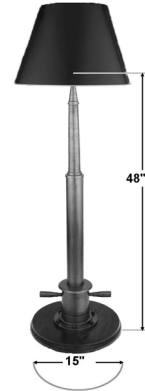

500 - SEASIDE COLLECTION

500.90.00-TL (AQ Finish)

Box Dim	20"x21"x55"	LBS	43
---------	-------------	-----	----

Item Seaside Tall Floor Lamp

Shade Not included

Dry

75W

Finish Options