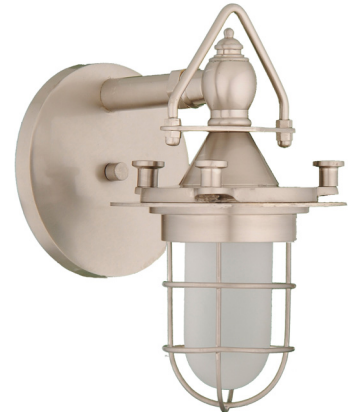

# 700 - VINEYARD COLLECTION

700.10.03-WG (SN Finish)

700.10.03-WC (SN Finish)

700.10.03-WW (SN Finish)

Box Dim	12.25"x10"x15"	LBS	10
---------	----------------	-----	----

Box Dim	12.25"x10"x19"	LBS	12
---------	----------------	-----	----

Box Dim	12.25"x10"x19"	LBS	12
---------	----------------	-----	----

**Item** Vineyard Sconce

**Glass** Frosted

**Arm** Straight

**Backplate** Round

Dry/Wet

60W

### Finish Options

<b>AQ</b>	Antique Brass	
<b>PB</b>	Polished Brass	
<b>BK</b>	Brass & Copper	N/A
<b>BZ</b>	Bronze	
<b>BZK</b>	Bronze & Copper	N/A
<b>PN</b>	Polished Nickel	
<b>SN</b>	Satin Nickel	
<b>NMB</b>	Matte Black Nickel	*
<b>BLK</b>	Matte Black	

### Glass Options      Item Code

Frosted (incl.)	P-G-300T-F
Clear **	P-G-300T-C
White **	P-G-300T-W

Please refer to the price list for replacement part numbers.

N/A Not available

\* Special Order

\*\* Extra Charge