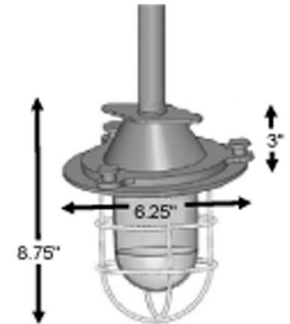

# 700 - VINEYARD COLLECTION

700.11.03-CPG (PB Finish)

700.11.03-CPC (PB Finish)

700.11.03-CPW (PB Finish)

Box Dim	12.25"x11.25"x24.25"	LBS	14
---------	----------------------	-----	----

Box Dim	12.25"x11.25"x24.25"	LBS	14
---------	----------------------	-----	----

Box Dim	12.25"x11.25"x24.25"	LBS	14
---------	----------------------	-----	----

**Item** Vineyard Pendant

**Glass** Frosted

**Canopy** Included

**Chain** For indoor use only. \*\*

**Stem** 1" Diameter with connectors. Includes one 6" and two 12" stems.