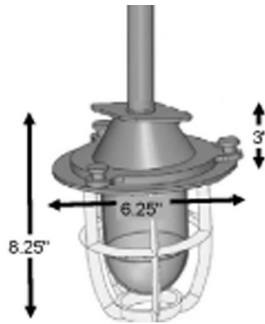

# 700 - VINEYARD COLLECTION

700.11.03-CPG (PB Finish)

700.11.03-CPC (PB Finish)

700.11.03-CPW (PB Finish)

Box Dim	12.25"x11.25"x24.25"	LBS	14
---------	----------------------	-----	----

Box Dim	12.25"x11.25"x24.25"	LBS	14
---------	----------------------	-----	----

Box Dim	12.25"x11.25"x24.25"	LBS	14
---------	----------------------	-----	----

**Item** Vineyard Pendant

**Glass** Frosted

**Canopy** Included

**Chain** For indoor use only. \*\*

**Stem** 1" Diameter with connectors. Includes one 6" and two 12" stems.