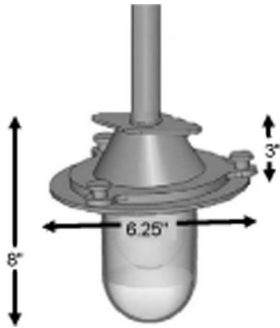

# 700 - VINEYARD COLLECTION

700.11.03-CPG (PB Finish)

700.11.03-CPC (PB Finish)

700.11.03-CPW (PB Finish)

Box Dim	12.25"x11.25"x24.25"	LBS	14
---------	----------------------	-----	----

Box Dim	12.25"x11.25"x24.25"	LBS	14
---------	----------------------	-----	----

Box Dim	12.25"x11.25"x24.25"	LBS	14
---------	----------------------	-----	----

**Item** Vineyard Pendant

**Glass** Frosted

**Canopy** Included

**Chain** For indoor use only. \*\*

**Stem** 1" Diameter with connectors. Includes one 6" and two 12" stems.