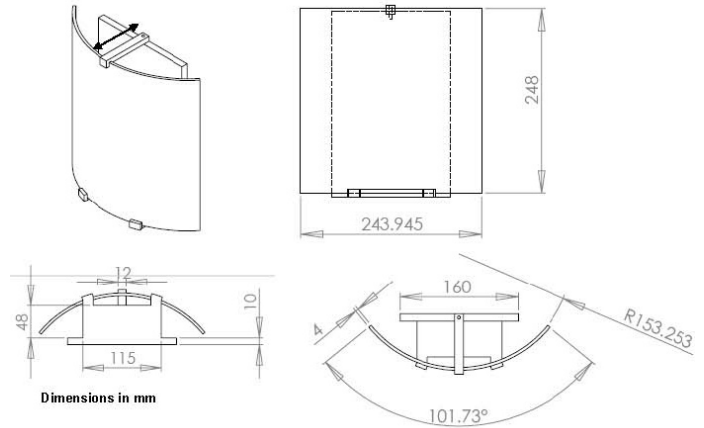

# 785 - FIRENZE COLLECTION

785.10.01-WG-SPR (Scalini Purple)

Box Di m		LBS	
----------	--	-----	--

**Item** Firenze Glass Sconce

**Finish Options**

**Glass Color**

**Glass Type**

**Glass** P-G-785R or P-G-785S

**SN** Satin Nickel

AR-Amber  
AM-Aquamarine  
PR-Purple (shown)

Included in price / choose style

**Glass Code**

Dry

P-G-785R (Rocco)

P-G-785S (Scalini)

18W - G24q-2 Self ballasted socket