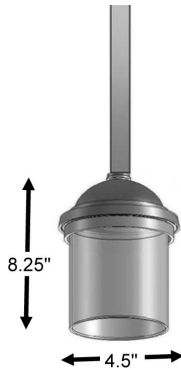

825 - CORNWALL COLLECTION

825.12.02-CP5 (SN Finish)

825.12.02-CP7 (SN Finish)

Box Dim	10"x8"x21"	LBS	13
---------	------------	-----	----

Box Dim	10"x9"x21"	LBS	14
---------	------------	-----	----

Item	Cornwall Pendant	Finish Options	Glass Options *	Item Code 5" Tall Glass	Item Code 7" Tall Glass
Glass	Various colors available*	AQ Antique Brass *	Frosted	P-G-T550-F	P-G-T500-F
Canopy	Included	PB Polished Brass *	Clear	P-G-T550-C	P-G-T500-C
Stem	1" Diameter with connectors. Includes one 6" and two 12" stems.	BK Brass & Copper N/A	Amber	P-G-T550-AR	P-G-T500-AR
	Dry	BZ Bronze	Aquamarine	P-G-T550-AM	P-G-T500-AM
	60W	BZK Bronze & Copper N/A	Hunter Green	GR	P-G-T500-GR
		PN Polished Nickel	Dark Red	RD	P-G-T500-RD
		SN Satin Nickel			
		NMB Matte Black Nickel *			
		BLK Matte Black *			