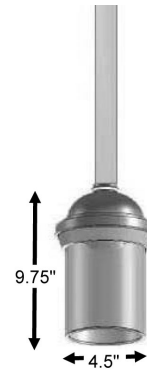

825 - CORNWALL COLLECTION

825.12.02-CP5 (SN Finish)

825.12.02-CP7 (SN Finish)

Box Dim	10"x8"x21"	LBS	13
---------	------------	-----	----

Box Dim	10"x9"x21"	LBS	14
---------	------------	-----	----

Item	Cornwall Pendant	Finish Options	Glass Options *	Item Code 5" Tall Glass	Item Code 7" Tall Glass
Glass	Various colors available*	AQ Antique Brass *	Frosted	P-G-T550-F	P-G-T500-F
Canopy	Included	PB Polished Brass *	Clear	P-G-T550-C	P-G-T500-C
Stem	1" Diameter with connectors. Includes one 6" and two 12" stems.	BK Brass & Copper N/A	Amber	P-G-T550-AR	P-G-T500-AR
	Dry	BZ Bronze	Aquamarine	P-G-T550-AM	P-G-T500-AM
	60W	BZK Bronze & Copper N/A	Hunter Green	GR	P-G-T500-GR
		PN Polished Nickel	Dark Red	RD	P-G-T500-RD
		SN Satin Nickel			
		NMB Matte Black Nickel *			
		BLK Matte Black *			