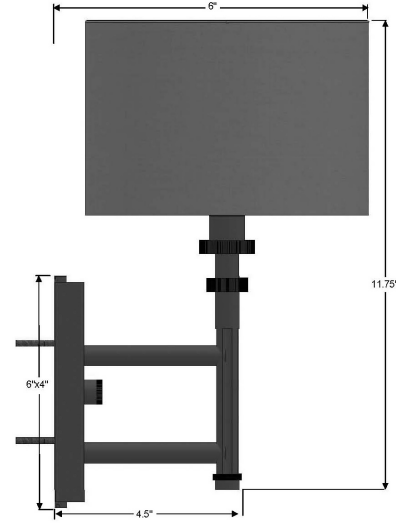

900 - CASSIS COLLECTION

900.10.01-WS (PB shown)

Box Di m		LBS	
----------	--	-----	--

Item Cassis Sconce

Shade Black shade included

Arm Dual Straight

Backplate Rectangular

Finish Options