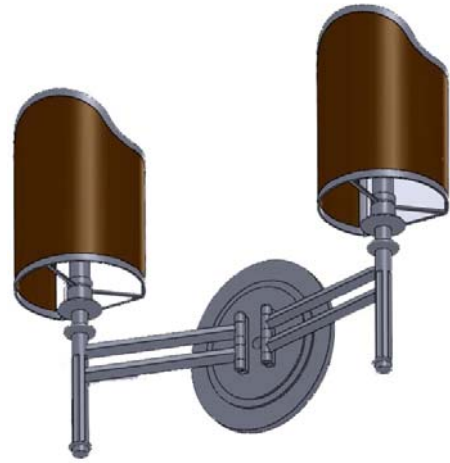

900.10.01-WS

900.10.02-WS

Item Cassis Sconce
Shade Various colors & fabric available
Shade size 4”L x 3.41”W x 6”H
Arm Straight Round
Back Plate Rectangular/Round

Dry

60W

900.10.01-WS

900.10.02-WS

Finish Options

- AQ Antique Brass
- BZ Bronze (special order)
- PB Polished Brass
- PN Polished Nickel
- SN Satin Nickel

Shade Fabrics*

Parchment Crackled Brown	Parchment Silver	Silk Black	Silk Bone White	Suede Black
				
HFML12	HFML10	HFML20	HFML21	HFML04