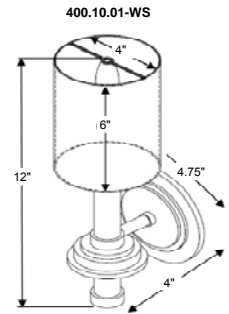

MONTE CARLO

400.10.01-WS

400.10.02-WS

Item Monte Carlo Sconce
Shade Various colors & fabric available
Shade size 6”H x 4”W
Arm Single / Dual
Back Plate Round

Dry

60W

Finish Options

AQ Antique Brass
 BZ Bronze (special order)
 PB Polished Brass
 PN Polished Nickel
 SN Satin Nickel