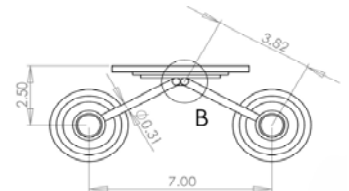

MONTE CARLO

400.10.01-WS

400.10.02-WS

Item Monte Carlo Sconce
Shade Various colors & fabric available
Shade size 6”H x 4”W
Arm Single / Dual
Back Plate Round

Dry

60W

Finish Options

AQ Antique Brass
 BZ Bronze (special order)
 PB Polished Brass
 PN Polished Nickel
 SN Satin Nickel