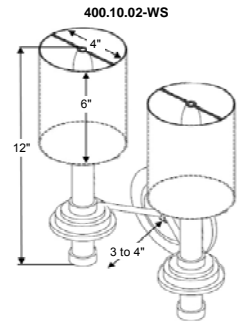

MONTE CARLO

400.10.01-WS

400.10.02-WS

Item Monte Carlo Sconce
Shade Various colors & fabric available
Shade size 6”H x 4”W
Arm Single / Dual
Back Plate Round

Dry

60W

Finish Options

AQ Antique Brass
 BZ Bronze (special order)
 PB Polished Brass
 PN Polished Nickel
 SN Satin Nickel