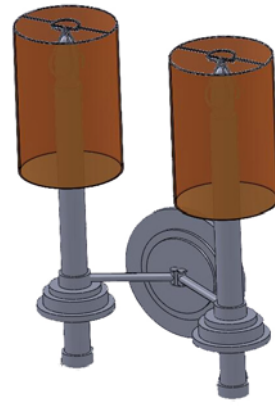

MONTE CARLO

400.10.01-WS

400.10.02-WS

Item Monte Carlo Sconce
Shade Various colors & fabric available
Shade size 6”H x 4”W
Arm Single / Dual
Back Plate Round

Dry

60W

Finish Options

AQ Antique Brass
 BZ Bronze (special order)
 PB Polished Brass
 PN Polished Nickel
 SN Satin Nickel