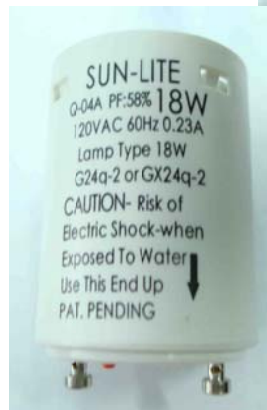

The socket will come with a G24q-2 base ballast but can be used with out without the ballast.

CFL versions will be available as special orders and will also be available for private label manufacturing.